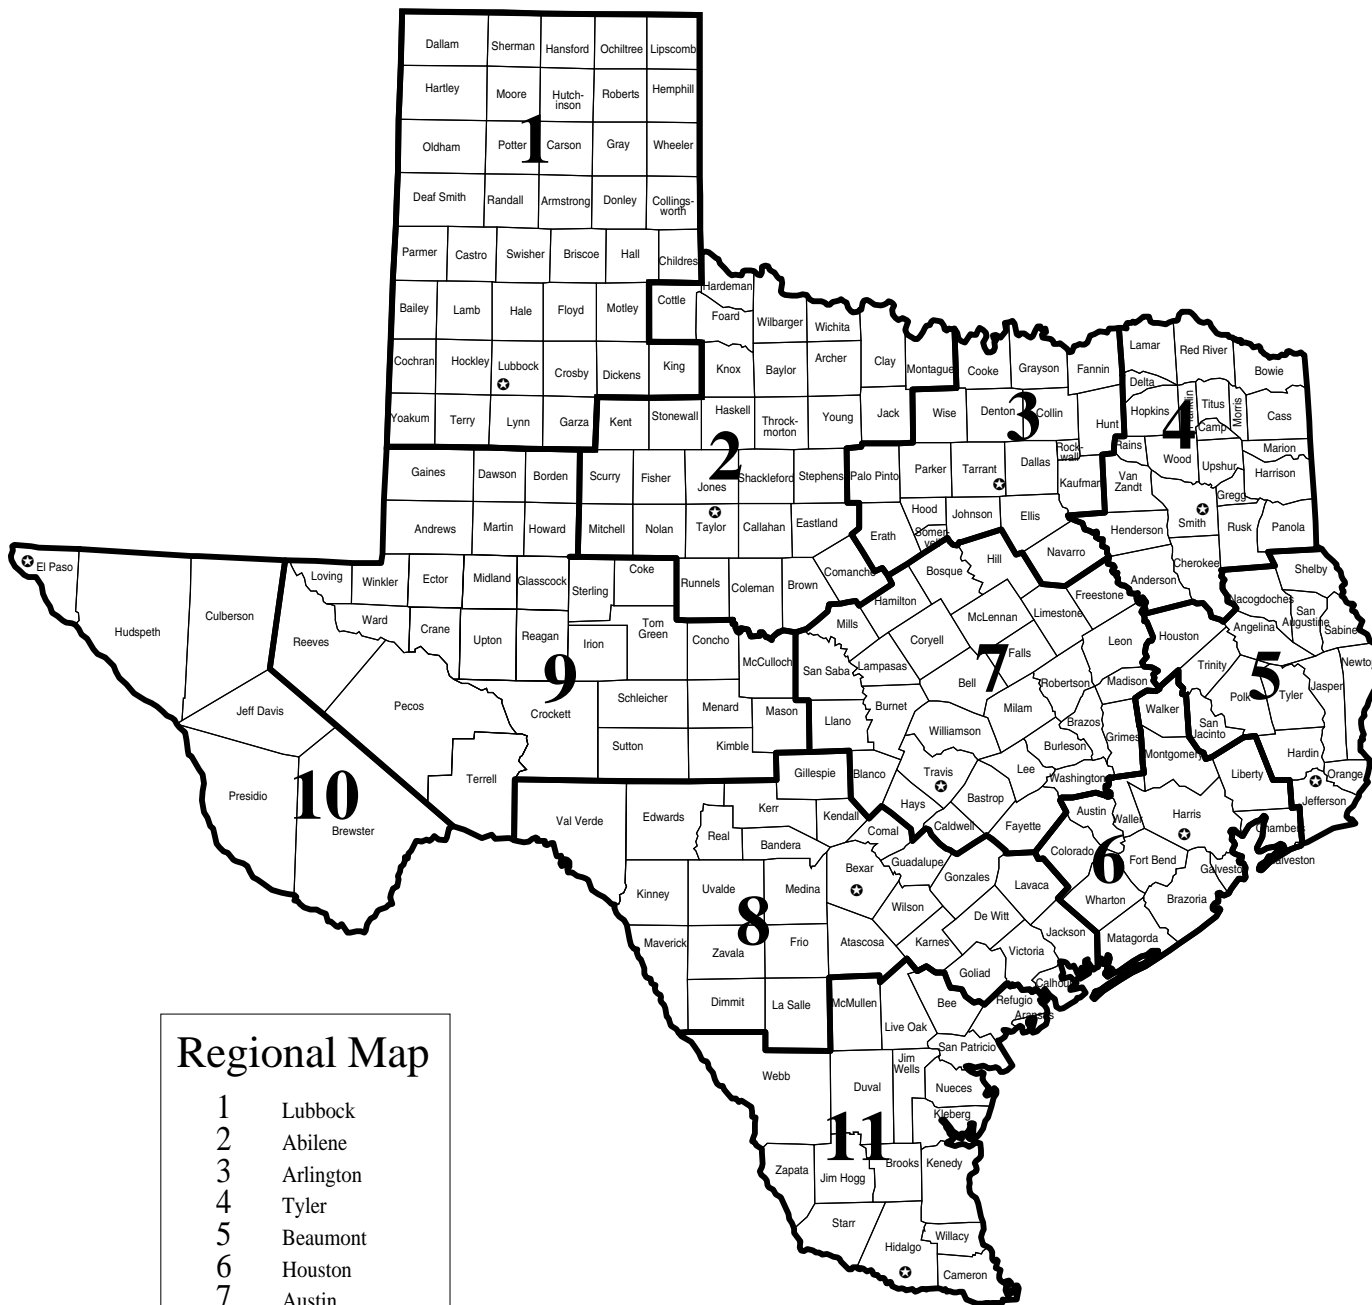

The Texas Department of Protective and Regulatory Services

Regional Boundaries

Regional Map	
1	Lubbock
2	Abilene
3	Arlington
4	Tyler
5	Beaumont
6	Houston
7	Austin
8	San Antonio
9	Midland
10	El Paso
11	Edinburg