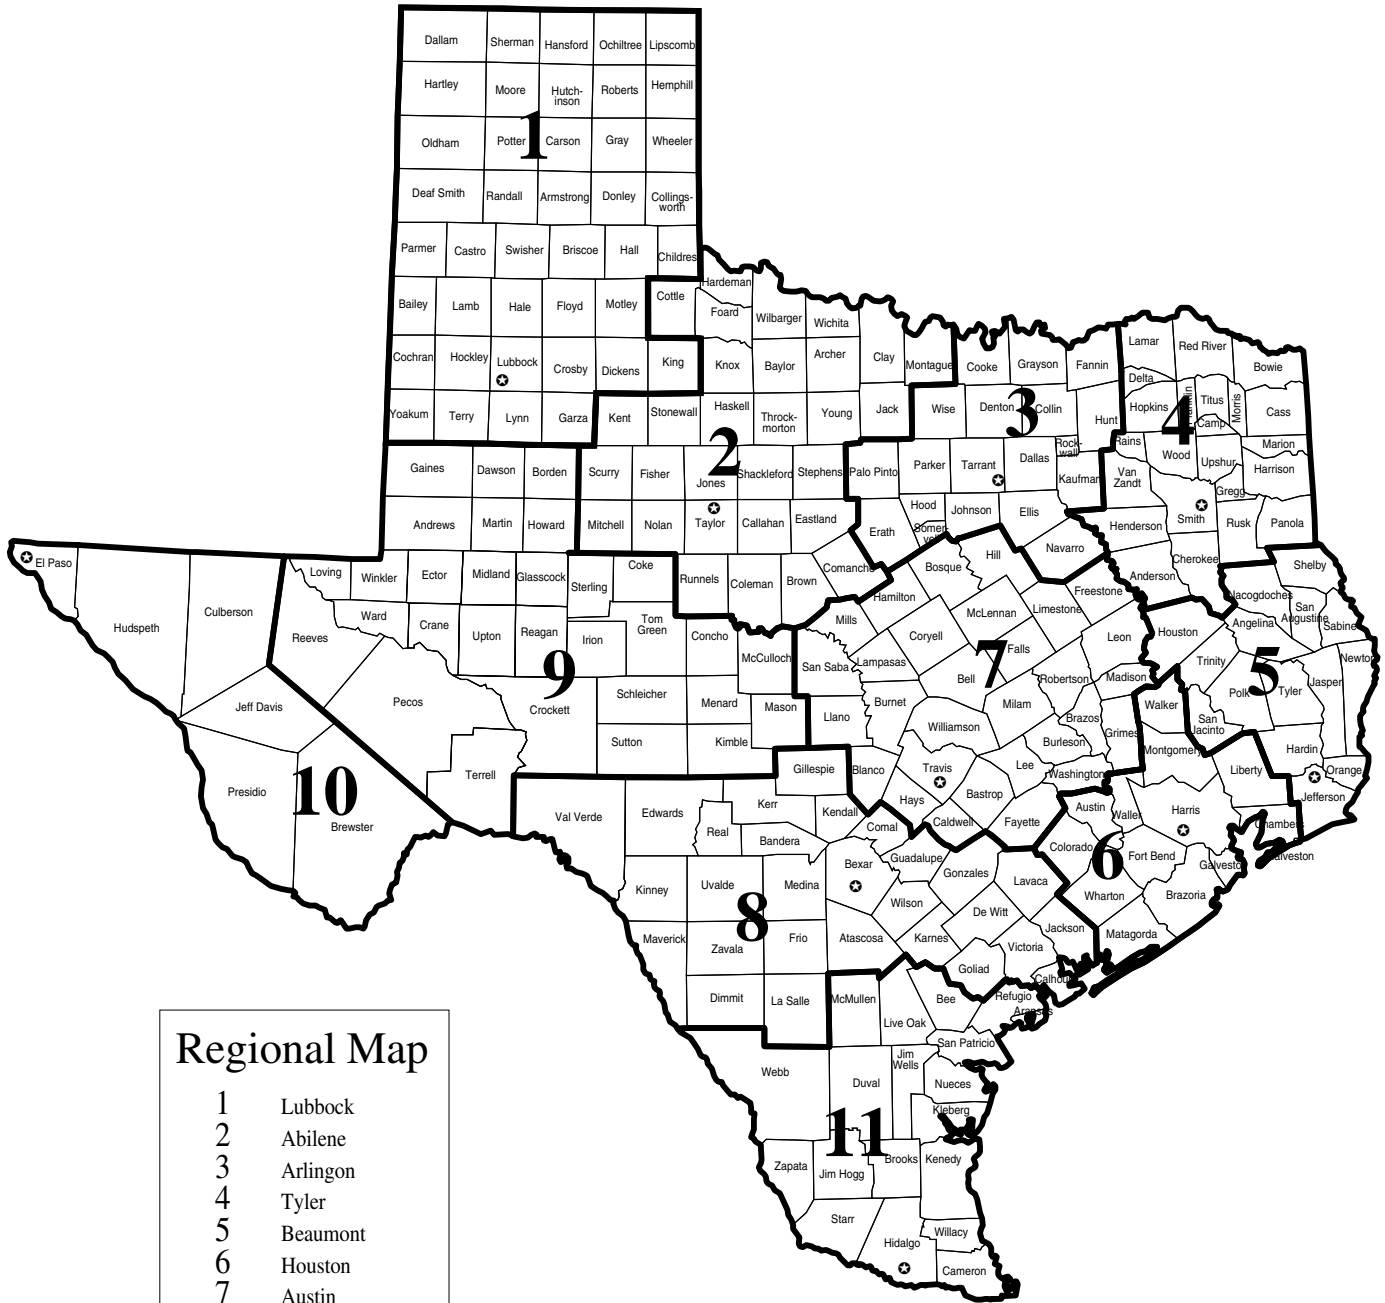

Texas Department of Family and Protective Services

Regional Boundaries

| Regional Map | |
|--------------|-------------|
| 1 | Lubbock |
| 2 | Abilene |
| 3 | Arlington |
| 4 | Tyler |
| 5 | Beaumont |
| 6 | Houston |
| 7 | Austin |
| 8 | San Antonio |
| 9 | Midland |
| 10 | El Paso |
| 11 | Edinburg |