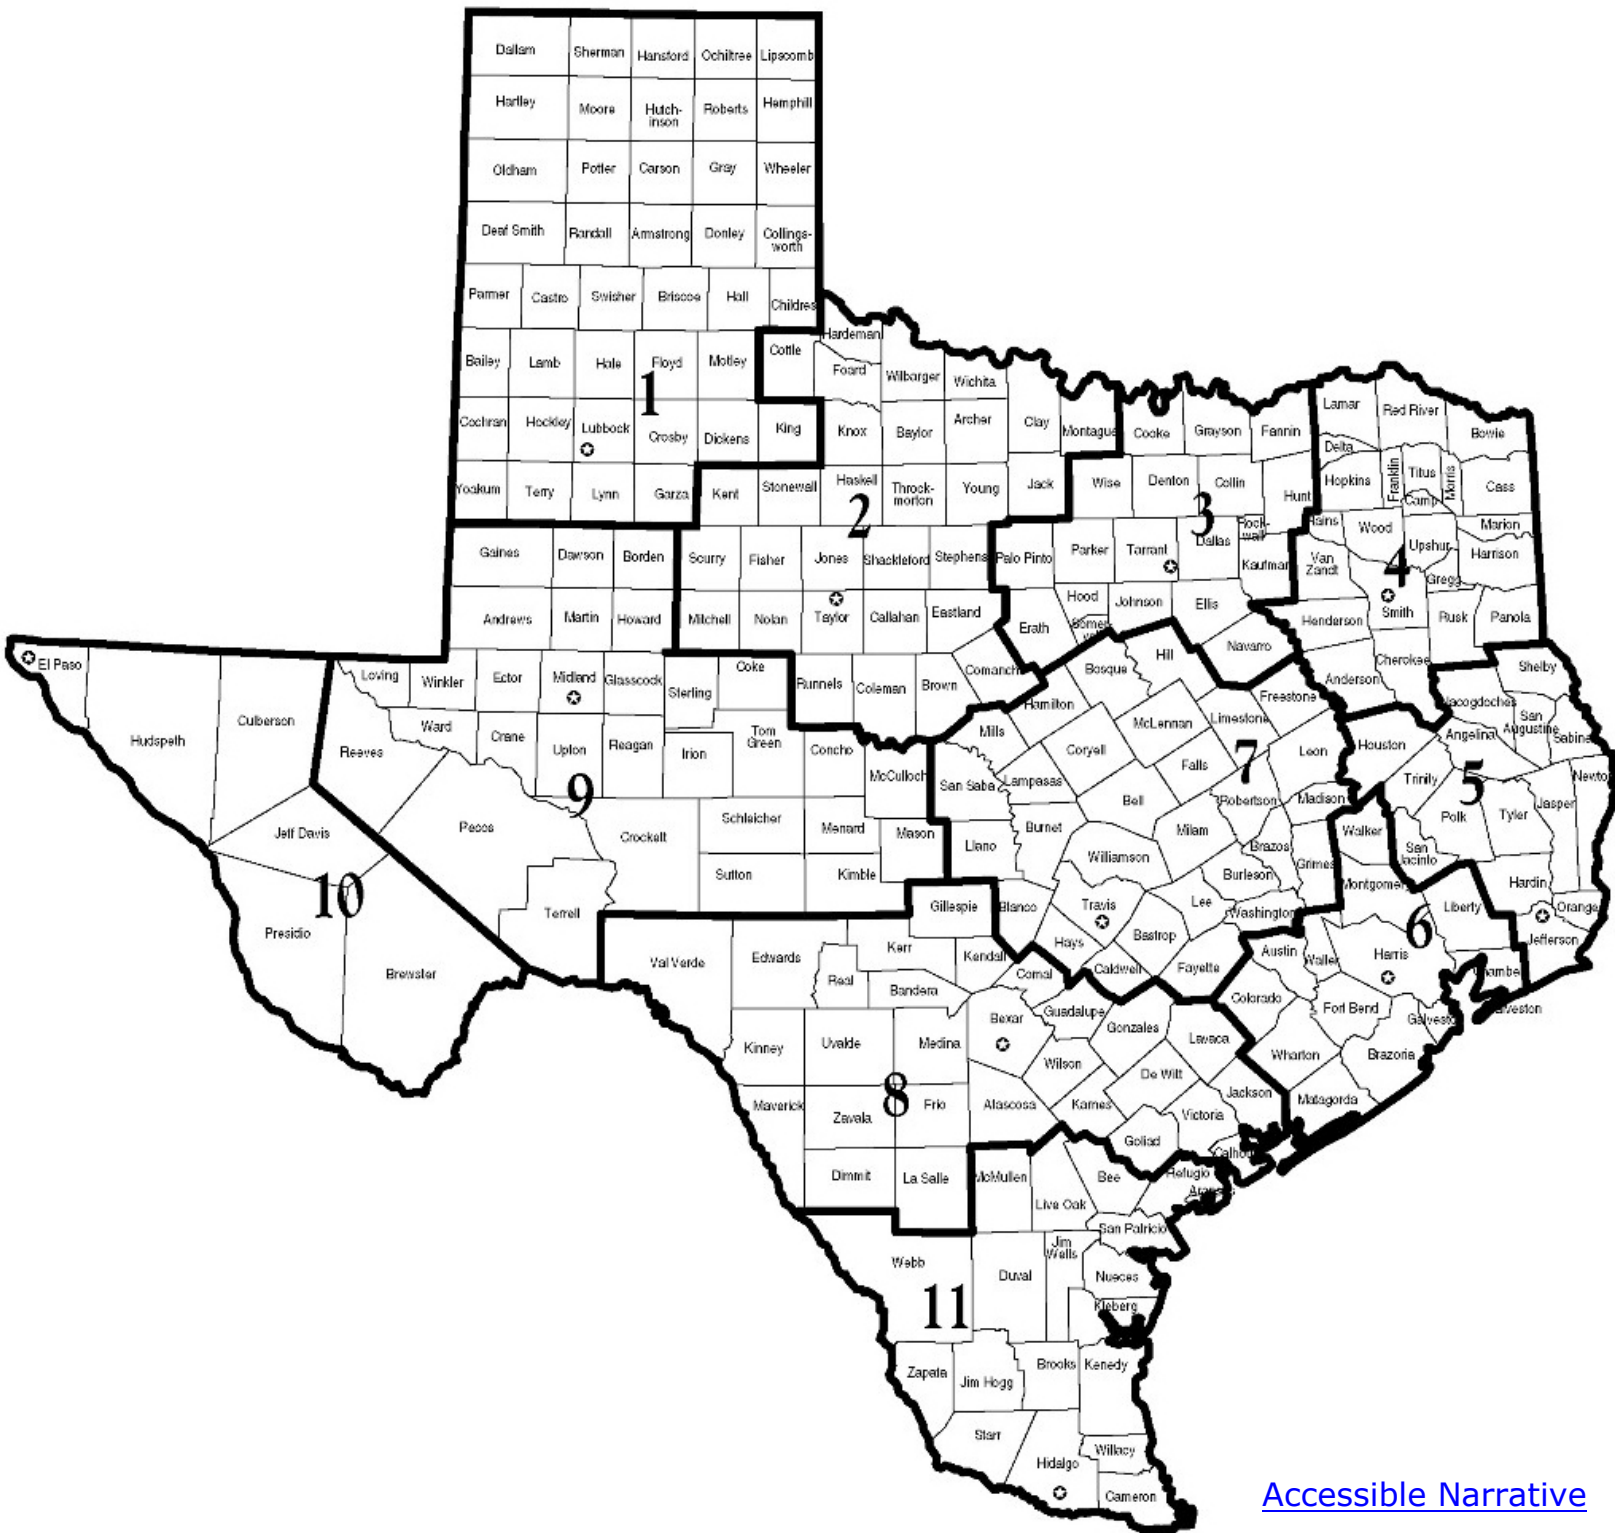

## Regional Boundaries

## Texas Regional Boundaries

(Note: \* identifies the county in which the regional headquarters is located.)

## Region 8 Counties

**Regional Headquarters:** San Antonio, Texas

- Atascosa
- Bandera
- Bexar\*
- Calhoun
- Comal
- DeWitt
- Dimmit
- Edwards
- Frio
- Gillespie
- Goliad
- Gonzales
- Guadalupe
- Jackson
- Karnes
- Kendall
- Kerr
- Kinney
- La Salle
- Lavaca
- Maverick